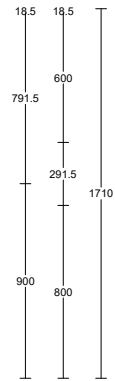

Pantry

62 Williams St, Kaiapoi
Christchurch

Date Printed : 19/03/26

Last Edited by: SM

Title: B3776 - Lot 93 Te Whaiawa - V1