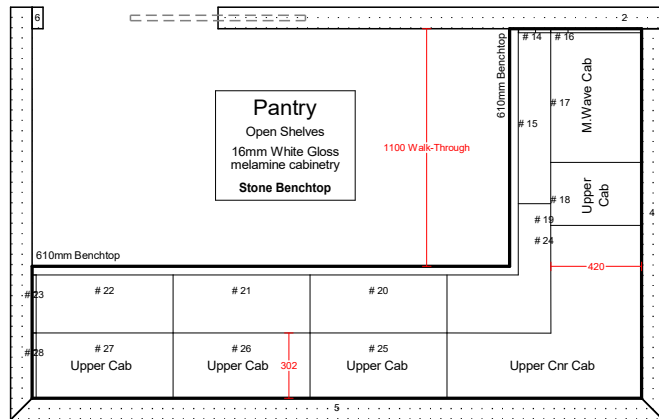

Pantry

62 Williams St, Kaiapoi
Christchurch

Date Printed : 19/03/26

Last Edited by: SM

Title: B3776 - Lot 93 Te Whaiawa - V1