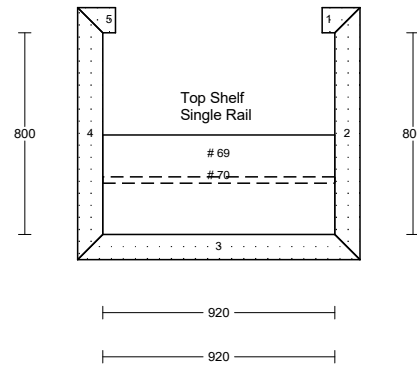

Bedroom 2, 3 & 4

62 Williams St, Kaiapoi
Christchurch

Date Printed : 19/03/26

Last Edited by: SM

Title: B3776 - Lot 93 Te Whaiawa - V1

Please note:

- Priced in standard 16mm White Gloss
- Standard 380mm Depth
- Cleating may be required