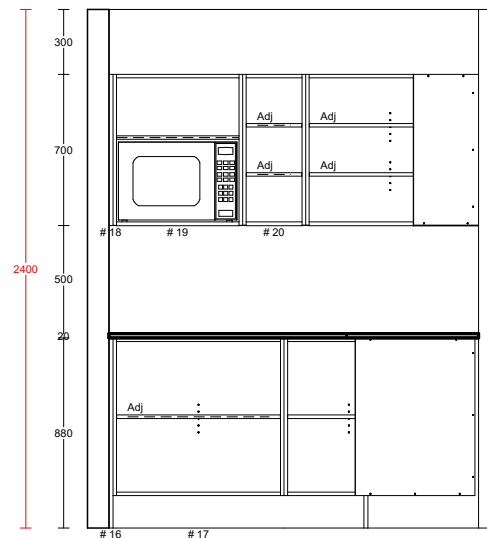

Pantry

62 Williams St, Kaiapoi
Christchurch

Date Printed : 19/03/26

Last Edited by: SM

Title: B3776 - Lot 93 Te Whaiawa - V1