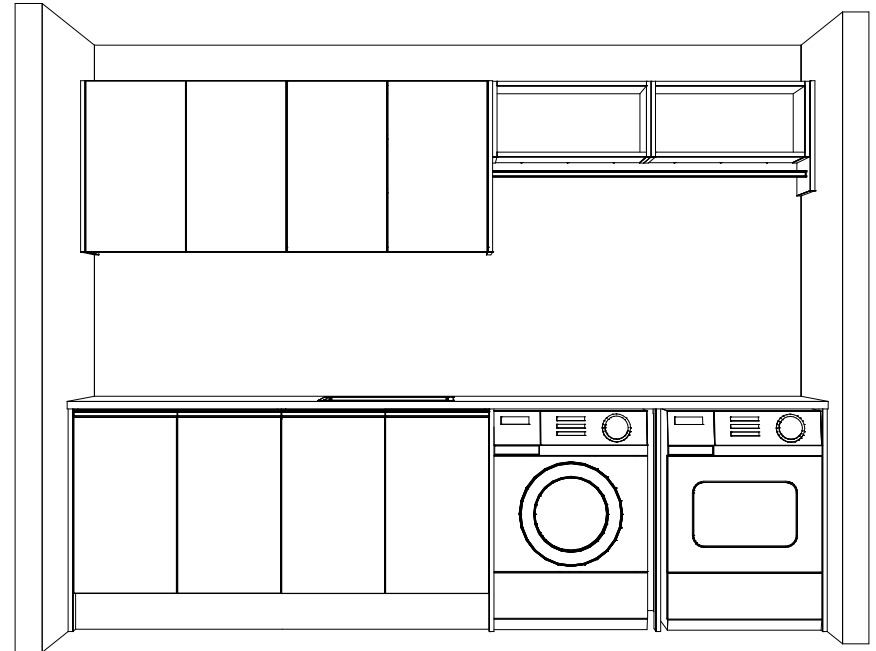

Laundry

62 Williams St, Kaiapoi
Christchurch

Date Printed : 19/03/26

Last Edited by: SM

Title: B3776 - Lot 93 Te Whaiawa - V1