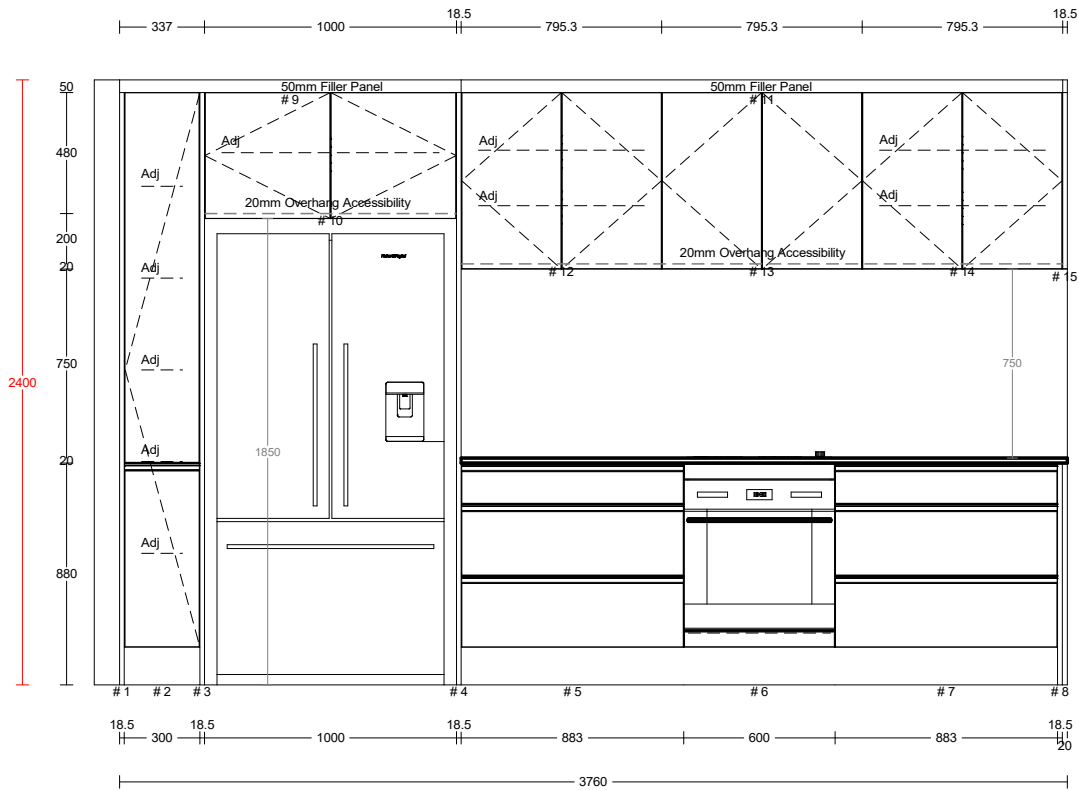

Please note:

The Fridge opening is subject to change at production stage based on the model supplied by the client on their sign off checklist.

Please refer to Terms and Conditions

Kitchen

62 Williams St, Kaiapoi
Christchurch

Date Printed : 19/03/26

Last Edited by: SM

Title: B3776 - Lot 93 Te Whaiawa - V1