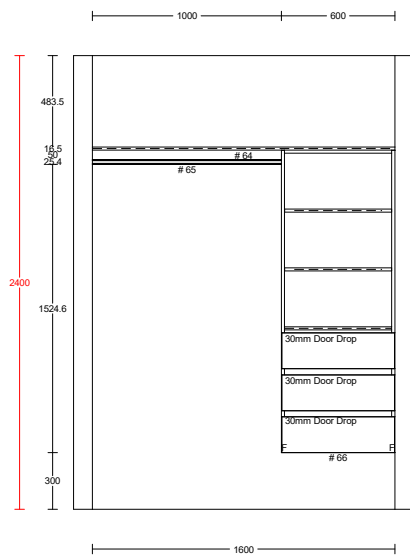

62 Williams St, Kaiapoi
Christchurch

Date Printed : 19/03/26

Last Edited by: SM

Title: B3776 - Lot 93 Te Whaiawa - V1

Please note:

- Priced in standard 16mm White Gloss
- Standard 380mm Depth
- Cleating may be required
- Hafele Alto Drawers
- Drop Front handles