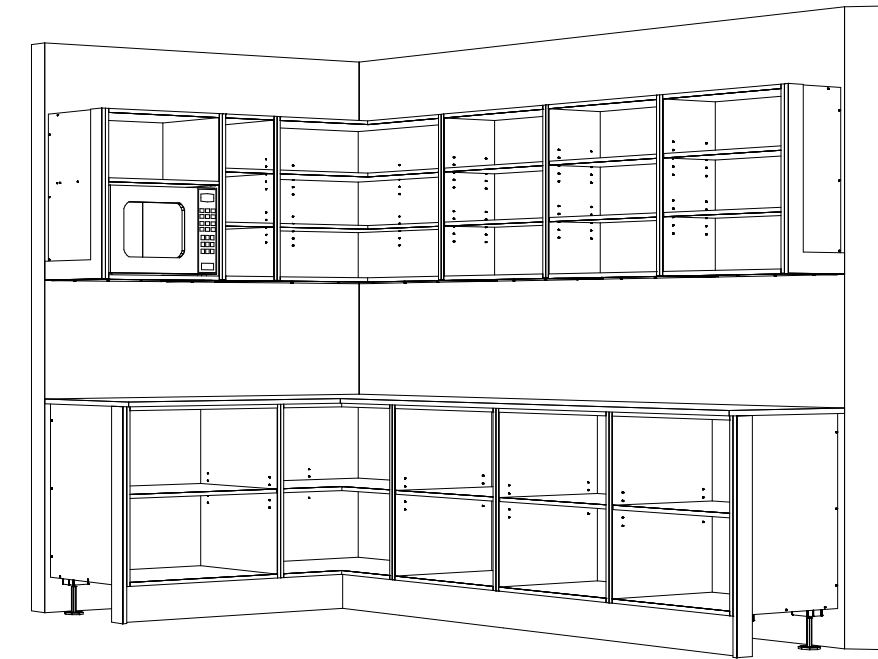

Pantry

62 Williams St, Kaiapoi
Christchurch

Date Printed : 19/03/26

Last Edited by: SM

Title: B3776 - Lot 93 Te Whaiawa - V1