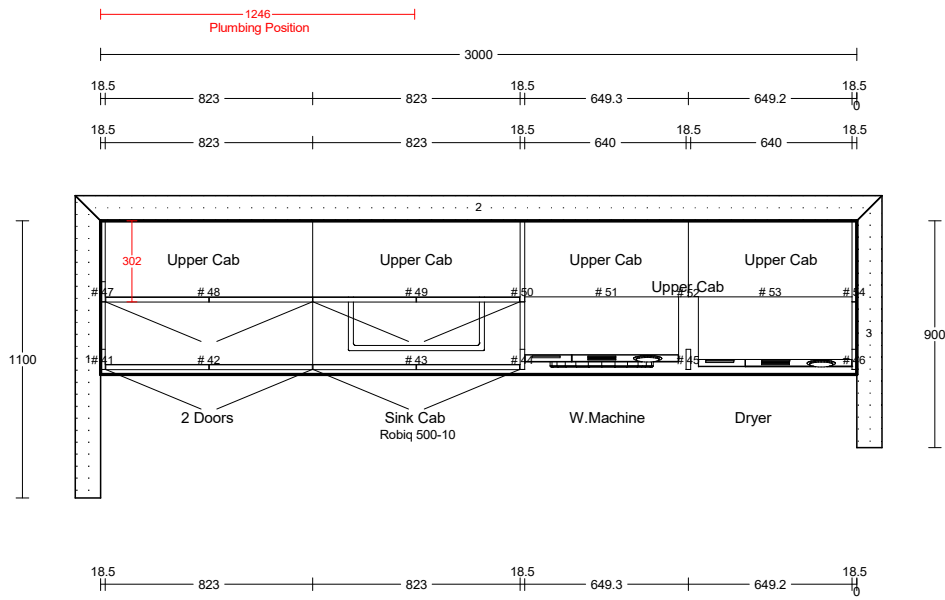

Laundry

62 Williams St, Kaiapoi
Christchurch

Date Printed : 19/03/26

Last Edited by: SM

Title: B3776 - Lot 93 Te Whaiawa - V1