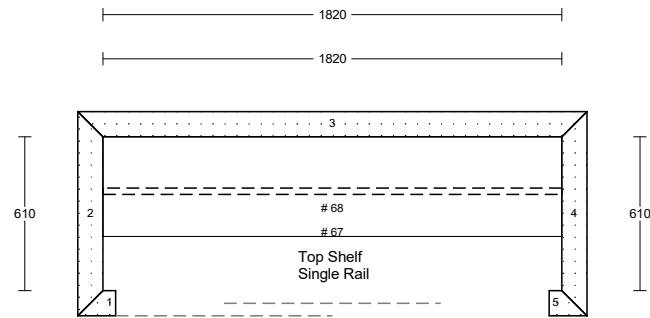

Bedroom 1

62 Williams St, Kaiapoi
Christchurch

Date Printed : 19/03/26

Last Edited by: SM

Title: B3776 - Lot 93 Te Whaiawa - V1

Please note:

- Priced in standard 16mm White Gloss
- Standard 380mm Depth
- Cleating may be required