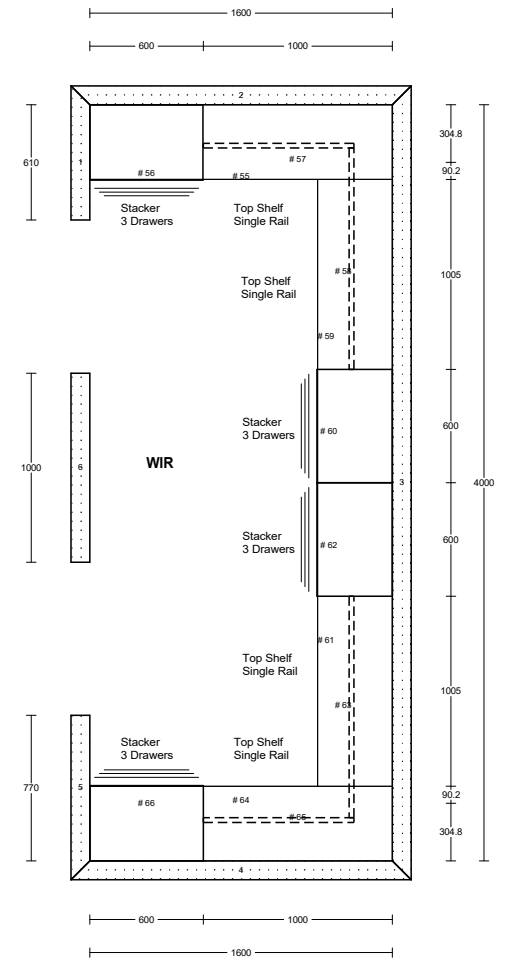

62 Williams St, Kaiapoi
Christchurch

Date Printed : 19/03/26

Last Edited by: SM

Title: B3776 - Lot 93 Te Whaiawa - V1

Please note:

- Priced in standard 16mm White Gloss
- Standard 380mm Depth
- Cleating may be required
- Hafele Alto Drawers
- Drop Front handles