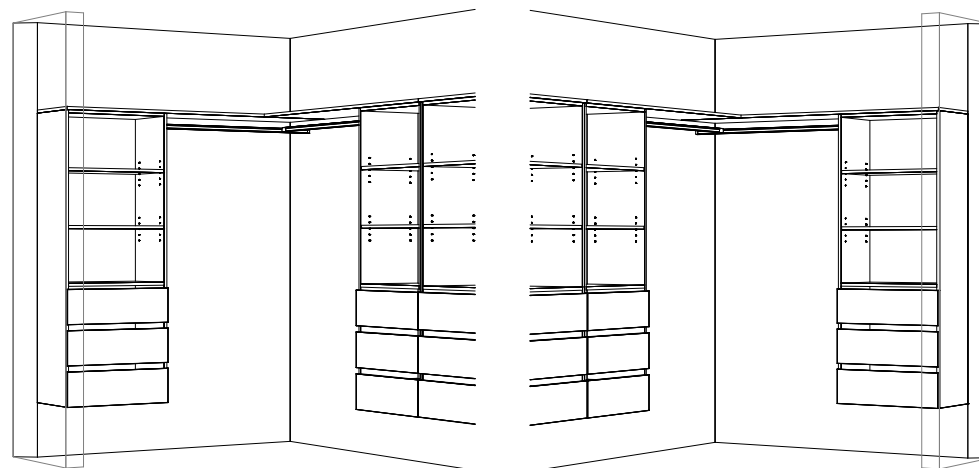

62 Williams St, Kaiapoi
Christchurch

Date Printed : 19/03/26

Last Edited by: SM

Title: B3776 - Lot 93 Te Whaiawa - V1

Please note:

- Priced in standard 16mm White Gloss
- Standard 380mm Depth
- Cleating may be required
- Hafele Alto Drawers
- Drop Front handles