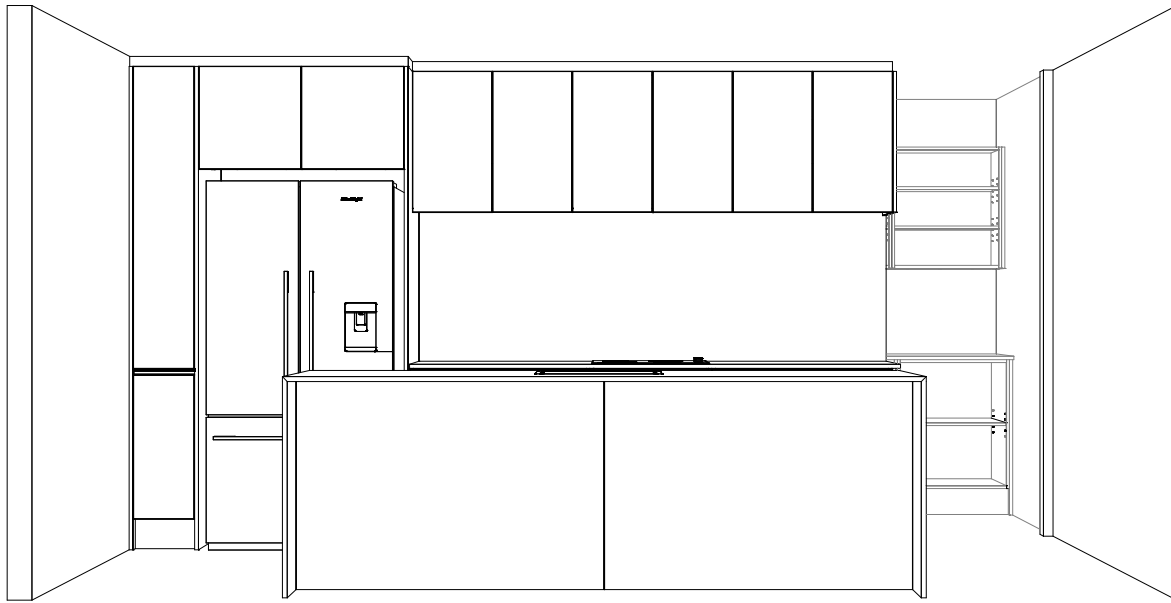

Kitchen

62 Williams St, Kaiapoi
Christchurch

Date Printed : 19/03/26

Last Edited by: SM

Title: B3776 - Lot 93 Te Whaiawa - V1