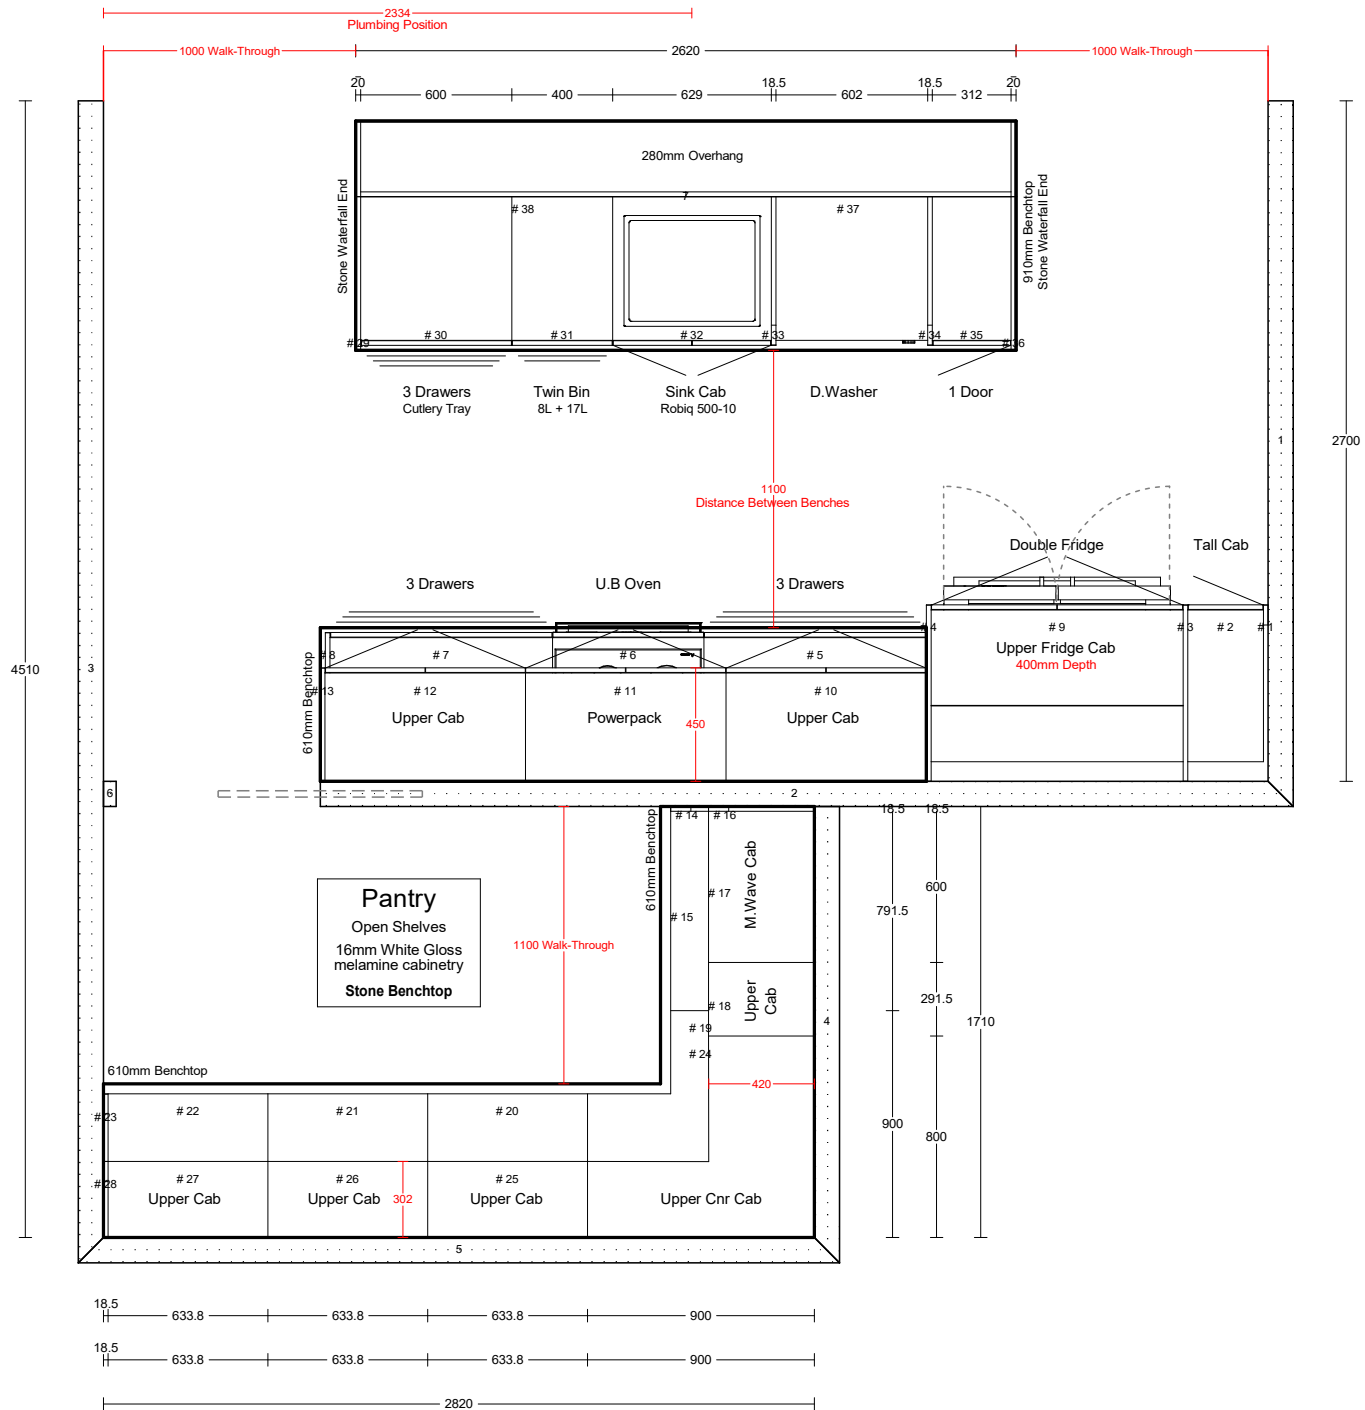

Kitchen 3D Render

*Colours are representative only. Colours will vary to reality

62 Williams St, Kaiapoi
Christchurch

Date Printed : 19/03/26

Last Edited by: SM

Title: B3776 - Lot 93 Te Whaiawa - V1

Kitchen