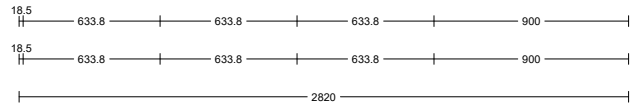

Pantry

62 Williams St, Kaiapoi
Christchurch

Date Printed : 19/03/26

Last Edited by: SM

Title: B3776 - Lot 93 Te Whaiawa - V1