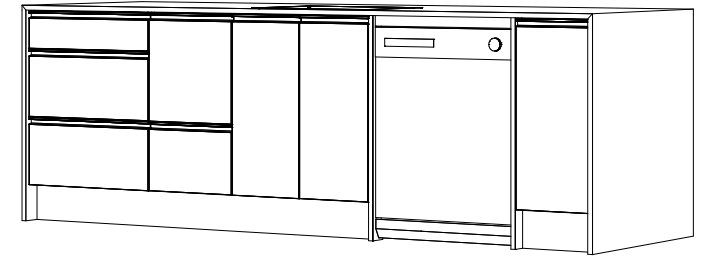

Kitchen

62 Williams St, Kaiapoi
Christchurch

Date Printed : 19/03/26

Last Edited by: SM

Title: B3776 - Lot 93 Te Whaiawa - V1