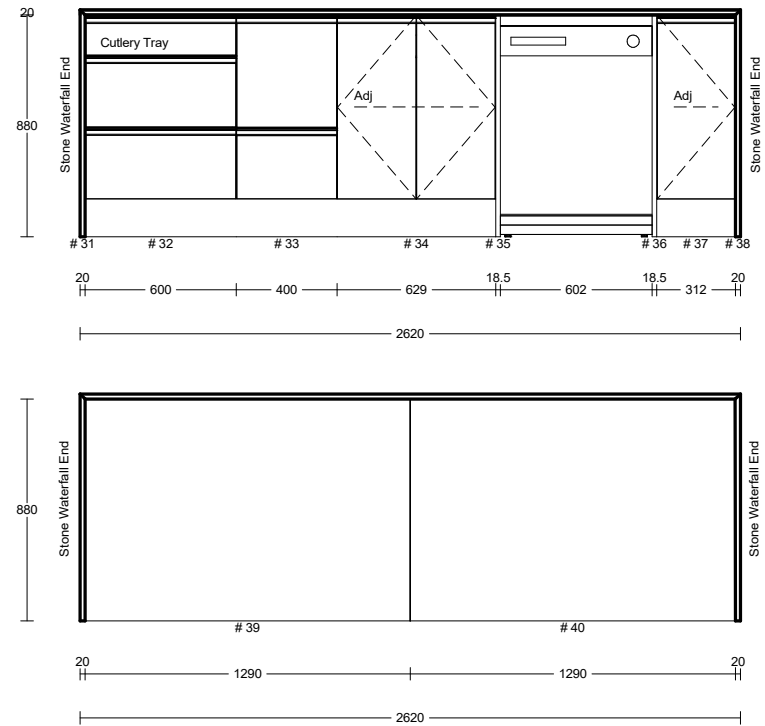

Please note:

The Fridge opening is subject to change at production stage based on the model supplied by the client on their sign off checklist.

Please refer to Terms and Conditions

Kitchen

62 Williams St, Kaiapoi
Christchurch

Date Printed : 19/03/26

Last Edited by: SM

Title: B3776 - Lot 93 Te Whaiawa - V1