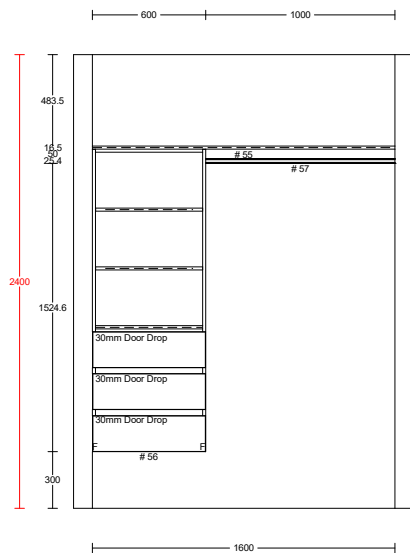

62 Williams St, Kaiapoi
Christchurch

Date Printed : 19/03/26

Last Edited by: SM

Title: B3776 - Lot 93 Te Whaiawa - V1

Please note:

- Priced in standard 16mm White Gloss
- Standard 380mm Depth
- Cleating may be required
- Hafele Alto Drawers
- Drop Front handles