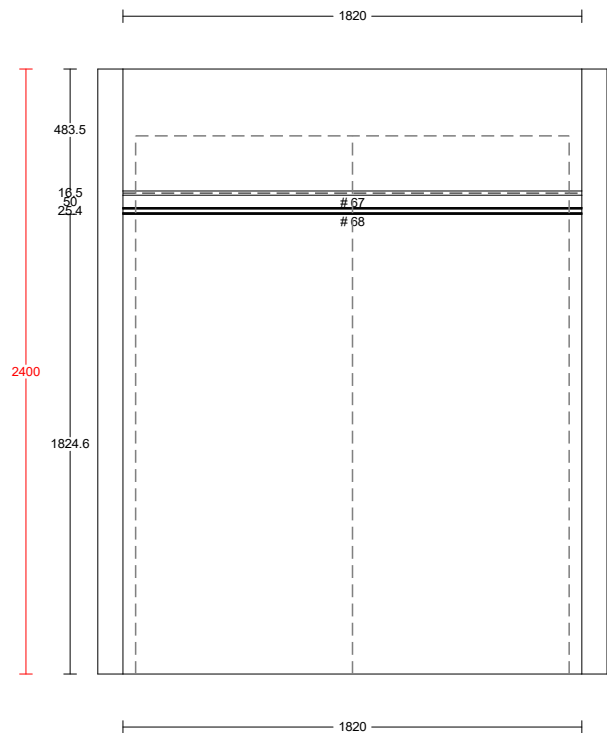

Bedroom 1

62 Williams St, Kaiapoi
Christchurch

Date Printed : 19/03/26

Last Edited by: SM

Title: B3776 - Lot 93 Te Whaiawa - V1

Please note:

- Priced in standard 16mm White Gloss
- Standard 380mm Depth
- Cleating may be required