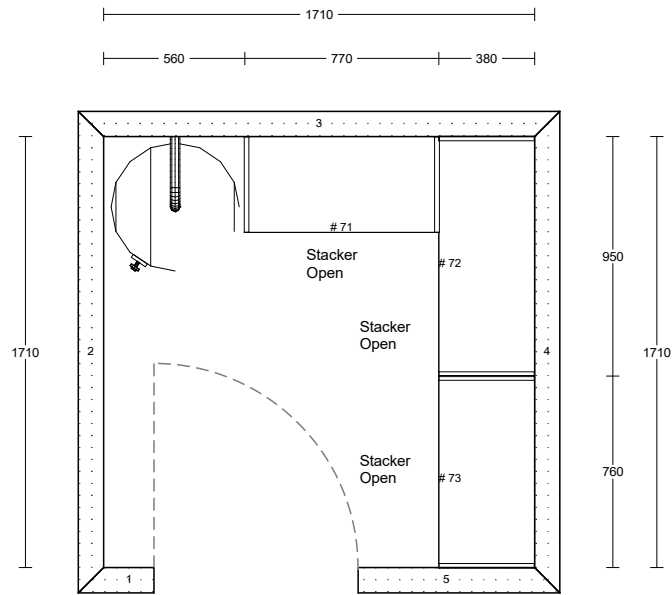

Coats

62 Williams St, Kaiapoi
Christchurch

Date Printed : 19/03/26

Last Edited by: SM

Title: B3776 - Lot 93 Te Whaiawa - V1

Please note:

- Priced in standard 16mm White Gloss
- Standard 380mm Depth
- Cleating may be required