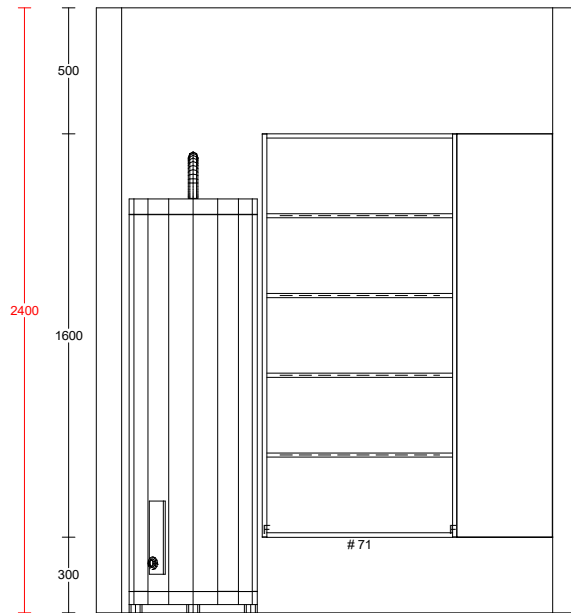

Coats

62 Williams St, Kaiapoi
Christchurch

Date Printed : 19/03/26

Last Edited by: SM

Title: B3776 - Lot 93 Te Whaiawa - V1

Please note:

- Priced in standard 16mm White Gloss
- Standard 380mm Depth
- Cleating may be required