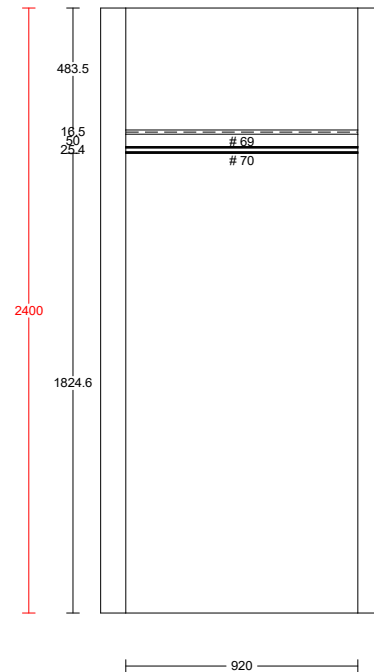

Bedroom 2, 3 & 4

62 Williams St, Kaiapoi
Christchurch

Date Printed : 19/03/26

Last Edited by: SM

Title: B3776 - Lot 93 Te Whaiawa - V1

Please note:

- Priced in standard 16mm White Gloss
- Standard 380mm Depth
- Cleating may be required