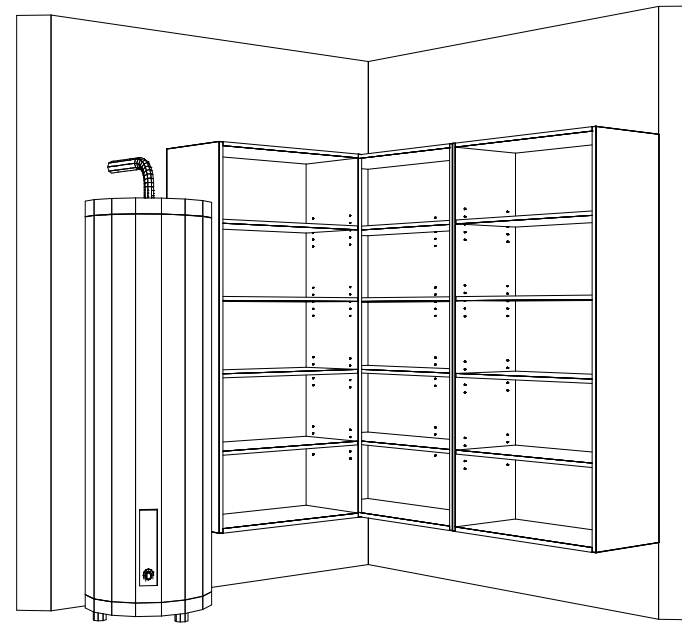

Coats

62 Williams St, Kaiapoi
Christchurch

Date Printed : 19/03/26

Last Edited by: SM

Title: B3776 - Lot 93 Te Whaiawa - V1

Please note:

- Priced in standard 16mm White Gloss
- Standard 380mm Depth
- Cleating may be required