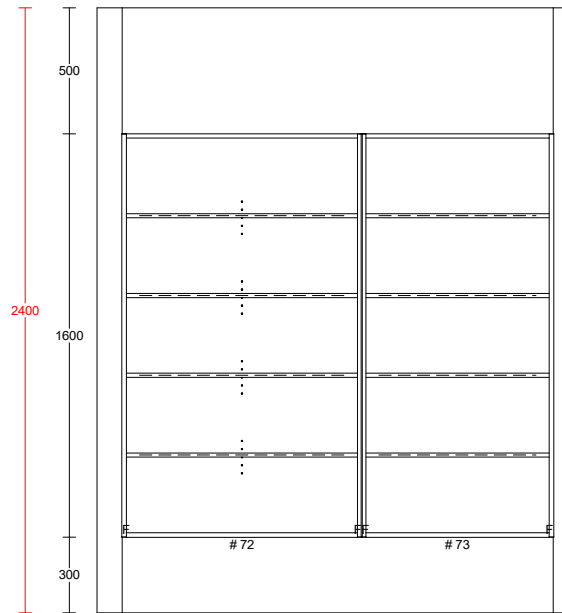

Coats

62 Williams St, Kaiapoi
Christchurch

Date Printed : 19/03/26

Last Edited by: SM

Title: B3776 - Lot 93 Te Whaiawa - V1

Please note:

- Priced in standard 16mm White Gloss
- Standard 380mm Depth
- Cleating may be required