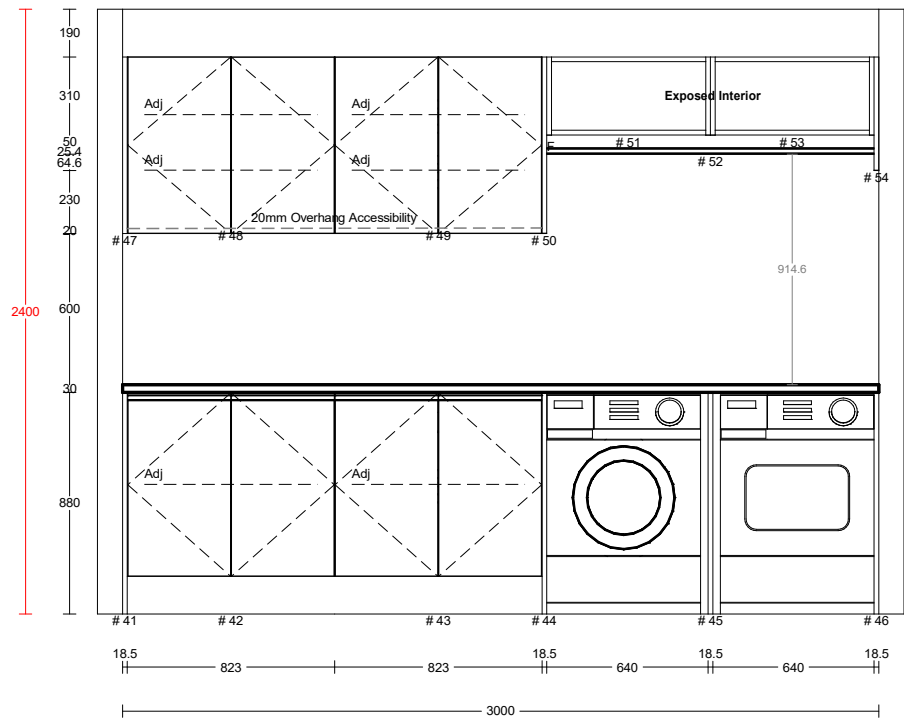

Laundry

62 Williams St, Kaiapoi
Christchurch

Date Printed : 19/03/26

Last Edited by: SM

Title: B3776 - Lot 93 Te Whaiawa - V1