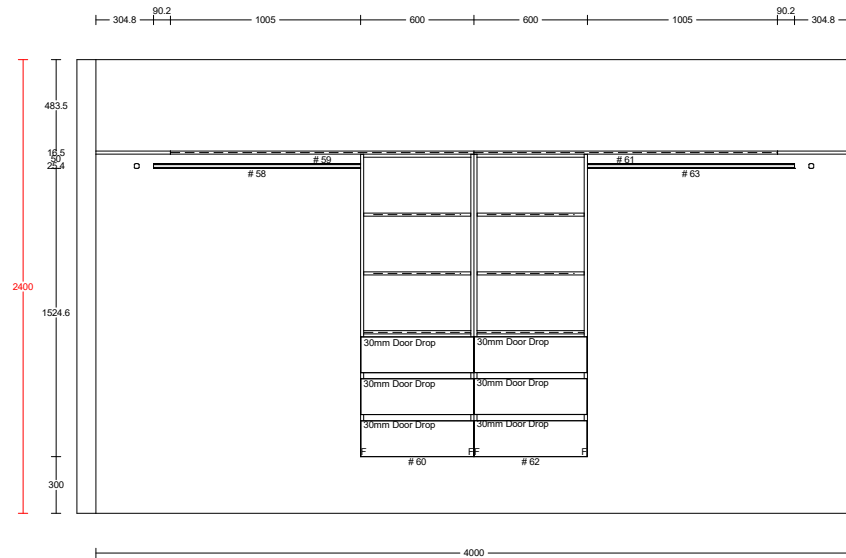

62 Williams St, Kaiapoi
Christchurch

Date Printed : 19/03/26

Last Edited by: SM

Title: B3776 - Lot 93 Te Whaiawa - V1

Please note:

- Priced in standard 16mm White Gloss
- Standard 380mm Depth
- Cleating may be required
- Hafele Alto Drawers
- Drop Front handles