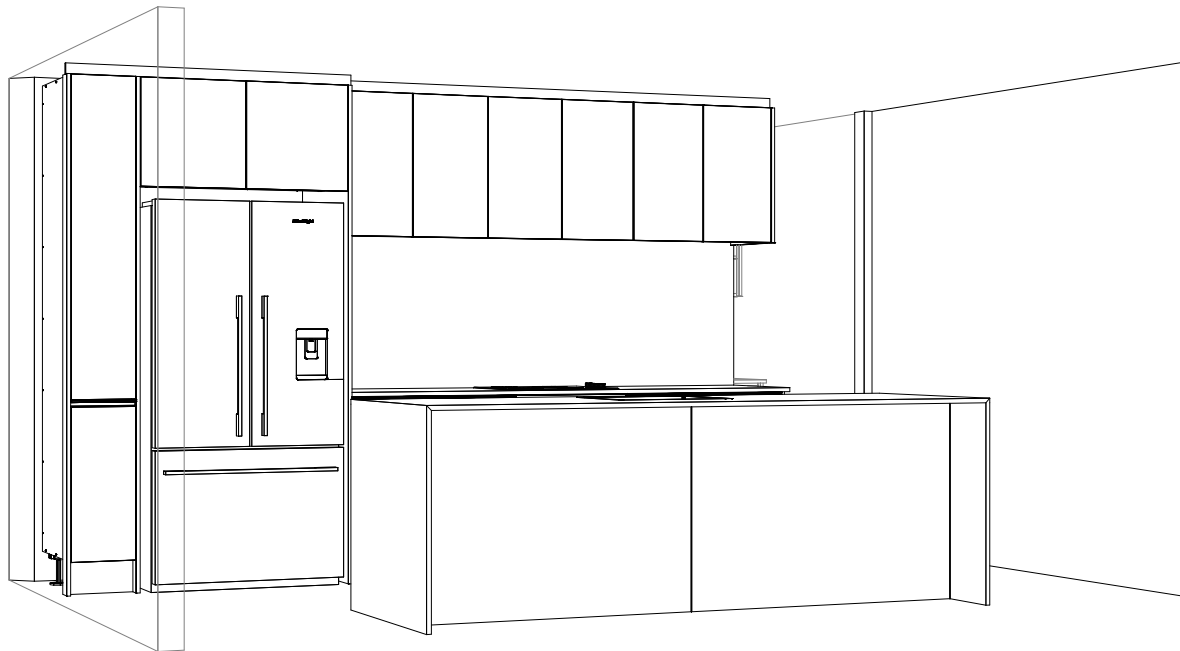

Kitchen

62 Williams St, Kaiapoi
Christchurch

Date Printed : 19/03/26

Last Edited by: SM

Title: B3776 - Lot 93 Te Whaiawa - V1